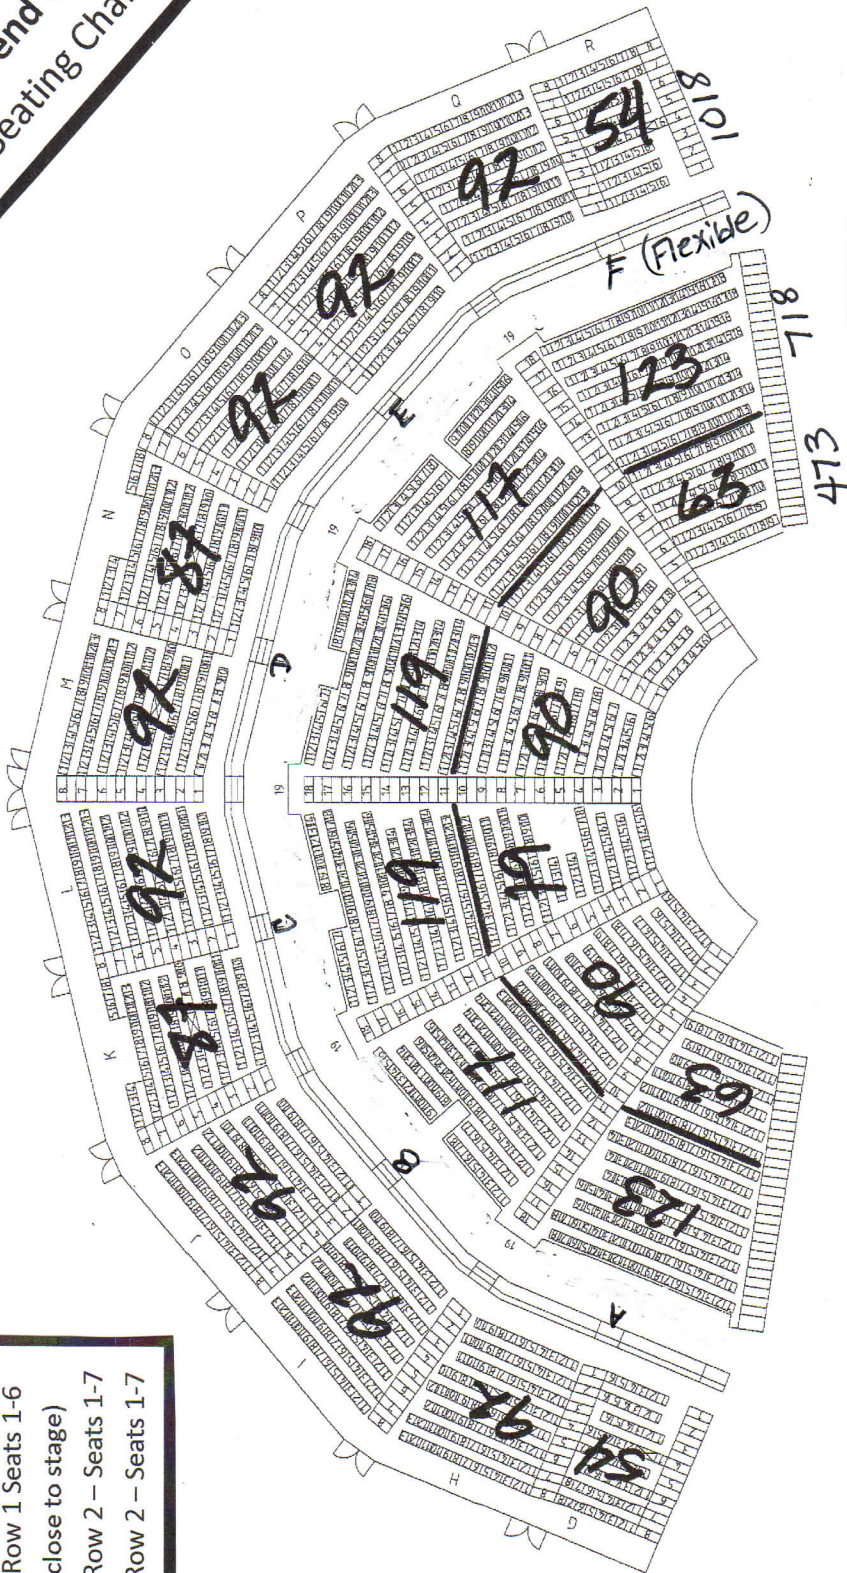

Media Hold

Section C Row 7, 8, 9, 10

Stage Extensions In

Out – Section B Row 1 Seats 1-6

Section E Row 1 Seats 1-6

Limited – (Very close to stage)

Section B Row 2 – Seats 1-7

Section E Row 2 – Seats 1-7

**Riverbend Centre
Seating Chart**

Available Seats

473
718
1,018
2,209 Total

(not including
handicap/mezzanine chairs)

Not indicated on the seating chart,
but actually there, need to add for
sale;

Section E – Row 9, seat 12

Row 5, seat 9

Row 2, seat 7

Section B – Row 2, seat 7